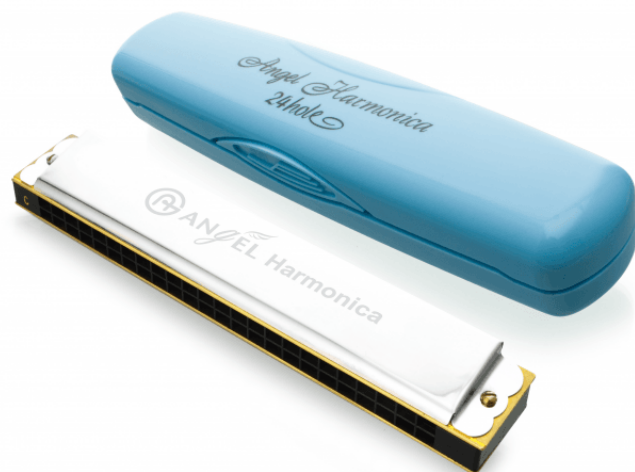

# SOPRANO HARMONICA, KEY IN C, 24 NOTES

Angel Harmonica provides fantastic volume and excellent sound with a constant passion for the reed thanks to the most modern equipment and strict quality control. It has accurate intonation and rich volume, so it suits both soloists and ensembles well.

### KEY FEATURES

Type and fingering: 24 note harmonica

Soprano 24 holes

C key

Brass plate

Plastic case

Dimensions (WxHxD): 178x28x23 mm