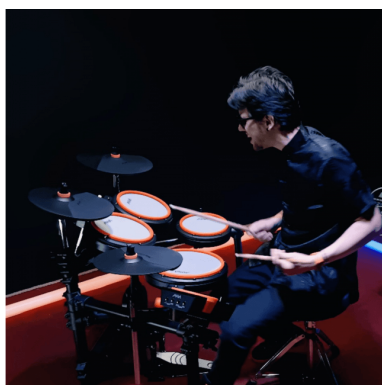

MZ528

COMPACT AND ELEGANT DIGITAL DRUM WITH A MESH 10" SNARE DRUM AND THREE 8" MESH TOM

The MZ528 digital drum is equipped with all the new MEDELI drum sounds in order to give a super natural and realistic listening sensation.

With a compact and stylish design, this digital drum kit is the perfect learning partner and is adaptable to any furniture.

The MZ528 digital drum kit is equipped with an incredible DBT (Double Bass Trigger) function that makes it easy to achieve double bass technique. You can adjust the activation interval according to your performance.

MZ528

COMPACT AND ELEGANT DIGITAL DRUM WITH A MESH 10" SNARE DRUM AND THREE 8" MESH TOM

MZ528

COMPACT AND ELEGANT DIGITAL DRUM WITH A MESH 10" SNARE DRUM AND THREE 8" MESH TOM

HIGHLIGHTS

LEARN BY PLAYING

MEDELI MZ528 is an entry-level digital drum kit and has an ideal profile for those who want to learn to play using internal technological resources such as the Smart Coach and songs. Comparing this digital drum kit with other similar products in the same price range it can be seen that it is unique in offering an educational approach to the product thus attracting the attention of students and teachers.

3 MESH TOM AND MESH SNARE DRUM

Regardless of the execution of rolled-type hits or hits on pads and, thanks to the recognition of dynamics, the MZ528 digital drum kit allows you to appreciate the delicate nuances and natural sounds, replicating the unique characteristics of an acoustic drum thanks also to the 10" mesh-type snare drum and three 8" tom mesh type.