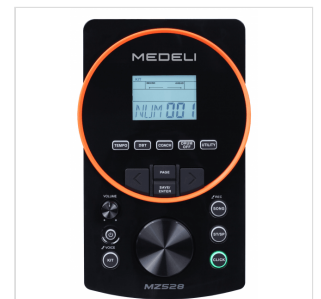

MZ528

COMPACT AND ELEGANT DIGITAL DRUM WITH A MESH 10" SNARE DRUM AND THREE 8" MESH TOM

The MZ528 digital drum is equipped with all the new MEDELI drum sounds in order to give a super natural and realistic listening sensation.

With a compact and stylish design, this digital drum kit is the perfect learning partner and is adaptable to any furniture.

The MZ528 digital drum kit is equipped with an incredible DBT (Double Bass Trigger) function that makes it easy to achieve double bass technique. You can adjust the activation interval according to your performance.

MZ528

COMPACT AND ELEGANT DIGITAL DRUM WITH A MESH 10" SNARE DRUM AND THREE 8" MESH TOM

MZ528

COMPACT AND ELEGANT DIGITAL DRUM WITH A MESH 10" SNARE DRUM AND THREE 8" MESH TOM

HIGHLIGHTS

LEARN BY PLAYING

MEDELI MZ528 is an entry-level digital drum kit and has an ideal profile for those who want to learn to play using internal technological resources such as the Smart Coach and songs. Comparing this digital drum kit with other similar products in the same price range it can be seen that it is unique in offering an educational approach to the product thus attracting the attention of students and teachers.

MZ528

COMPACT AND ELEGANT DIGITAL DRUM WITH A MESH 10" SNARE DRUM AND THREE 8" MESH TOM

PRODUCT DETAILS

KEY FEATURES

Digital drum kit equipped with all the new Medeli drum sounds in order to give a super natural and realistic listening sensation.