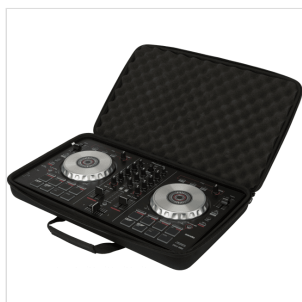

DJC-B

DJ CONTROLLER BAG FOR THE DDJ-REV1, DDJ-FLX4, DDJ-400, DDJ-RB, DDJ-SB, DDJ-SB2, DDJ-SB3, DDJ-WeGO3

This DJ controller bag is the perfect size for the DDJ-REV1, [DDJ-FLX4](#), [DDJ-RB](#), [DDJ-SB](#), [DDJ-SB2](#), [DDJ-SB3](#) and [DDJ-400](#). Plus it comes with pre-cut egg-foam to fit your [DDJ-WeGO3](#).

The bag's protective egg-foam and fleeced lining prevent damage from vibrations and shocks.

PRODUCT DETAILS

SPECIFICATIONS

External dimensions (W x D x H)	300 x 520 x 100 mm (excluding handle)
Internal dimensions (W x D x H)	285 x 490 x 700 mm
Internal dimensions WeGO inlay (W x D x H)	240 x 280 mm
Materials used	EVA Durashock Molded Body, Black ballistic Polyester, Black fleeced lining, Lid egg-foam
Color	black