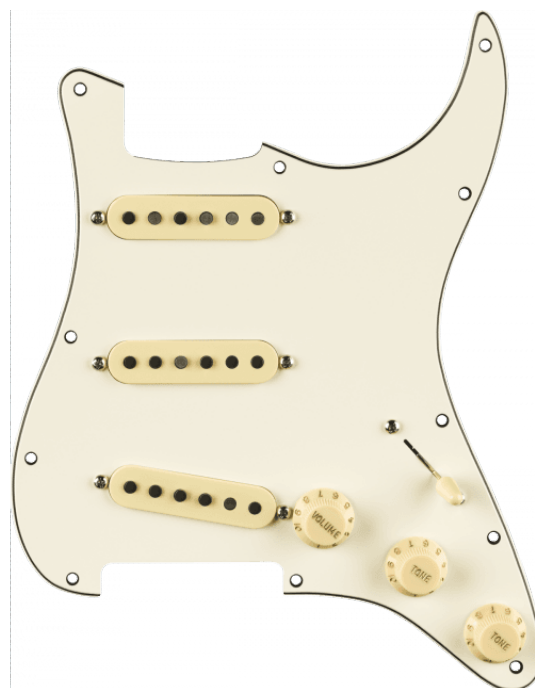

## PRE-WIRED STRAT® PICKGUARD, PURE VINTAGE '59 W/RWRP MIDDE, PARCHMENT 11 HOLE PG

Customize your tone with the Pre-Wired Stratocaster pickguards. Made with premium components in the same factory as our iconic guitars, this drop-in pickguard is easy to install. Simply remove your old guard, solder the output jack and ground wires, screw in the new guard and you're ready to rock with pure Fender sound.

Built to evoke the original era of the Fender Stratocaster, these single-coil '59 Strat pickups produce round, warm tone with a sweet edge. From vintage bobbin construction to genuine original-era cloth wiring, all Fender Pure Vintage pickups are wound to precise specifications for authentic, traditional Fender tone and performance. The addition of a reverse wound reverse polarity middle pickup eliminates 60-cycle hum in positions 2 and 4 and adds the classic Stratocaster quack to those positions.

Reverse-wound middle pickup to eliminate hum

Color: Parchment

Instrument type: Stratocaster®

### SPECIFICATIONS

<b>Pickguard</b>	3-Ply Black/White/Black
<b>Pickguard ply</b>	3-Ply
<b>Pickup cover</b>	Aged White
<b>Control knobs</b>	Aged White Plastic
<b>Switch tip</b>	black
<b>Hardware finish</b>	Chrome
<b>Mounting type</b>	11-Hole Modern
<b>Bridge Pickup</b>	Pure Vintage '59 Single-Coil Strat®
<b>Middle Pickup</b>	Pure Vintage '59 RWRP Single Coil Strat®
<b>Neck Pickup</b>	Pure Vintage '59 Single-Coil Strat®