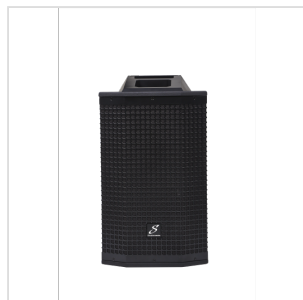

DIRECT121MX

12" COMPACT ACTIVE VERTICAL ARRAY SYSTEM