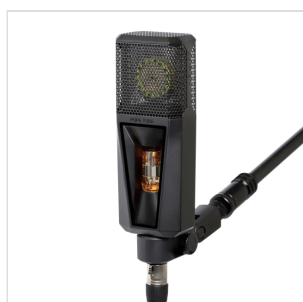

# PURETUBE-ES PROFESSIONAL STUDIO MICROPHONE WITH TIMELESS PREMIUM SOUND OPTIMIZED FOR VOCAL RECORDINGS.

PURE TUBE is a professional studio microphone with timeless, premium sound optimized for vocal recordings.

It offers warm and intimate sound that instantly takes your vocal recordings to the premium level.

Its gold-sputtered 1-inch true condenser capsule is powered by a revolutionary circuit to add warmth, depth, and intimacy to your voice.

The outstanding sound quality and contemporary design with its glowing tube spark creativity and create a vibe unlike any other studio microphone.

For the extra peace of mind, PURE TUBE comes with a 10-year warranty.

Ultra-low noise performance of 7 dB (A)

Transformer-based filter to musically balance the proximity effect

Compact, energy-saving PSU works worldwide

Including microphone mount, 7-pin XLR cable, transport bag