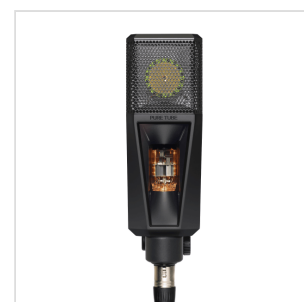

# PURETUBE-ES PROFESSIONAL STUDIO MICROPHONE WITH TIMELESS PREMIUM SOUND OPTIMIZED FOR VOCAL RECORDINGS.

PURE TUBE is a professional studio microphone with timeless, premium sound optimized for vocal recordings.

It offers warm and intimate sound that instantly takes your vocal recordings to the premium level.

Its gold-sputtered 1-inch true condenser capsule is powered by a revolutionary circuit to add warmth, depth, and intimacy to your voice.

The outstanding sound quality and contemporary design with its glowing tube spark creativity and create a vibe unlike any other studio microphone.

For the extra peace of mind, PURE TUBE comes with a 10-year warranty.

Ultra-low noise performance of 7 dB (A)

Transformer-based filter to musically balance the proximity effect

Compact, energy-saving PSU works worldwide

Including microphone mount, 7-pin XLR cable, transport bag