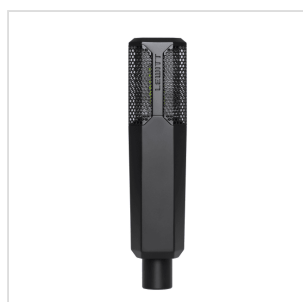

PURETUBE-ES PROFESSIONAL STUDIO MICROPHONE WITH TIMELESS PREMIUM SOUND OPTIMIZED FOR VOCAL RECORDINGS.

PURE TUBE is a professional studio microphone with timeless, premium sound optimized for vocal recordings.

It offers warm and intimate sound that instantly takes your vocal recordings to the premium level.

Its gold-sputtered 1-inch true condenser capsule is powered by a revolutionary circuit to add warmth, depth, and intimacy to your voice.

The outstanding sound quality and contemporary design with its glowing tube spark creativity and create a vibe unlike any other studio microphone.

For the extra peace of mind, PURE TUBE comes with a 10-year warranty.