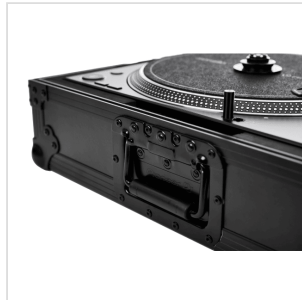

# FLT-PLX FLIGHT CASE FOR PLX-CRSS12 & PLX-1000

## FLT-PLX Flight Case

Compact protection flight case for your PLX-CRSS12 & PLX-1000

The lightweight, durable FLT-PLX case is the safest way to transport your turntable from A to B.

FLT-PLX

### KEY FEATURES

Compact protection flight case for PLX-CRSS12 & PLX-1000

Lightweight and durable

Recessed butterfly twist latches

### SPECIFICATIONS

**External dimensions** 532x432x220 mm

**Internal dimensions** 353x443x83 mm

**Weight** 8.40 kg