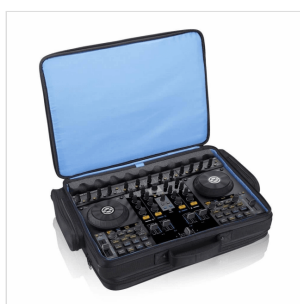

## CONTROLLER FLIGHTBAG L

The Zomo FlightBag Controller L is a perfect combination of DJ-Bag and Flightcase. The FlightBag is specifically matched on different Controllers such as the Native Instruments Traktor Kontrol S4 or the Vestax VCI-380 and provides excellent protection and serves generous features for your equipment. Thanks to the included and suitable foam inserts it's also possible to transport smaller Controllers safely and easily. The integrated hook-and-pile fastener on the sides of the foam material provides a perfect fitting and secure hold and ensure an ideally cushioned transport of your controllers. The Zomo FlightBag L has a very solid metal frame that keeps the DJ bag's shape. This is the guarantee for a long life of DJ FlightBags. Moreover, your Controllers are well protected. This stability of a DJ Flightcase is perfectly combined with the practical advantages of a DJ Bag, like a comfortable shoulder belt which is adjustable in length or the convenient outside compartment that offers plenty of space for any kind of accessories (like cell phones, power supplies, cables, etc.) and small items. The Zomo FlightBag L is an ideal completion to your valuable equipment and always ensures an imposing entrance. The Controllers are embedded securely and protected from damage and scratches by the first-class interior stuffing. Sheer genius and totally cool! It's Zomo!