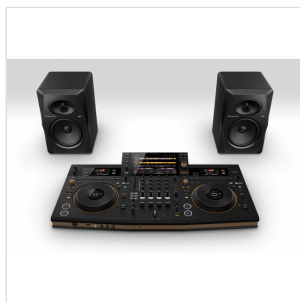

OPUS-QUAD PROFESSIONAL ALL-IN-ONE DJ SYSTEM

The Art of Music

This new professional all-in-one DJ system puts you in control of the music, like the conductor of an orchestra. Creating harmony between beautiful design and musical playability, it includes new and evolved features such as standalone 4-deck playback. All this combines to provide a spectacular DJ experience that you can harness to inspire your audience in any space or location.