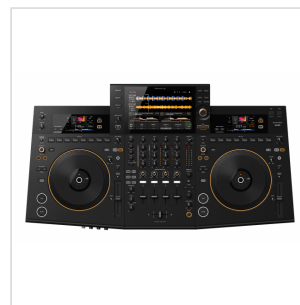

OPUS-QUAD PROFESSIONAL ALL-IN-ONE DJ SYSTEM

The Art of Music

This new professional all-in-one DJ system puts you in control of the music, like the conductor of an orchestra. Creating harmony between beautiful design and musical playability, it includes new and evolved features such as standalone 4-deck playback. All this combines to provide a spectacular DJ experience that you can harness to inspire your audience in any space or location.