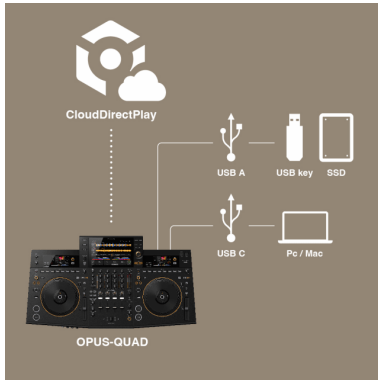

OPUS-QUAD PROFESSIONAL ALL-IN-ONE DJ SYSTEM