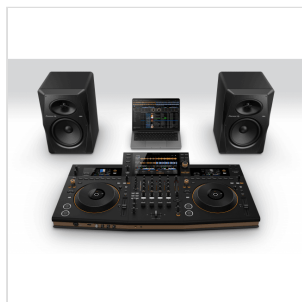

OPUS-QUAD PROFESSIONAL ALL-IN-ONE DJ SYSTEM

The Art of Music

This new professional all-in-one DJ system puts you in control of the music, like the conductor of an orchestra. Creating harmony between beautiful design and musical playability, it includes new and evolved features such as standalone 4-deck playback. All this combines to provide a spectacular DJ experience that you can harness to inspire your audience in any space or location.