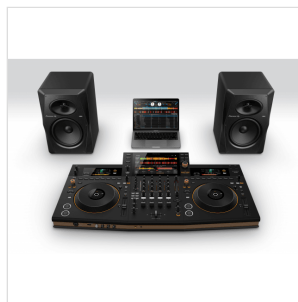

OPUS-QUAD PROFESSIONAL ALL-IN-ONE DJ SYSTEM

The Art of Music

This new professional all-in-one DJ system puts you in control of the music, like the conductor of an orchestra. Creating harmony between beautiful design and musical playability, it includes new and evolved features such as standalone 4-deck playback. All this combines to provide a spectacular DJ experience that you can harness to inspire your audience in any space or location.