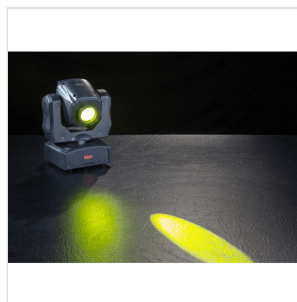

MOOD L60 SPOT SOUNDSATION LED SPOT MOVING HEAD 60 W MOOD L60 SPOT

MOOD L60 SPOT is part of a wider range of SOUNDSATION intelligent LED moving head lights. This lighting is compact, lightweight and very easy to use. It has been designed to meet the demands of more customers. Thanks to the 60W high-brightness white LED, with a lifetime of about 50,000 hours, it is extremely bright and reliable, the 20° beam angle, and the gobos wheel with 7 colours. And a lightweight and high-performance spot product to suit various lighting applications. Not only that, but thanks to its 16-bit precision in driving and motion control, it creates strobe effects, precise dimmers and extremely refined positioning. Finally, the multifunctional LED display has been developed to help the user configure the unit, making it easy to use, reliable in performance and versatile in application. A MUST for all lighting professionals.

MOOD L60 SPOT

SOUNDSATION LED SPOT MOVING HEAD 60 W MOOD L60 SPOT

PRODUCT DETAILS

KEY FEATURES

60W high-brightness white LED with a service life of approximately 50,000 hours

Beam angle of 20°

0-100% Electronic dimmer

0-20Hz Strobe effect

7-colour colour wheel

Gobo wheel with 7 gobos

SPECIFICATIONS

LED	60W high-brightness white, with a service life of approximately 50,000 hours
Beam angle	20°
Electronic dimmer	0-100%
Strobe effect	0-20Hz
Colour Wheel	7 colours + White, Rainbow effect and Colour Rotation
Gobo wheel	7 gobos + White, Gobo shake Gobo rotation
Pan/Tilt	540° / 270°
Controls	9CH/11CH DMX512, Master/slave, Auto, Sound
Voltage	AC100V-240V - 50/60Hz
Power rating	90W
Power socket	IEC Europlug

MOOD L60 SPOT SOUNDSATION LED SPOT MOVING HEAD 60 W MOOD L60 SPOT

DMX In-out connector	3 pin XLR
Operating temperature	0-40°C
Unit weight	2.9 kg
Unit dimensions (WxDxH)	158 x 145 x 280 mm
Packaging weight	3.3 kg
Packaging dimensions (WxDxH)	230 x 200 x 290 mm