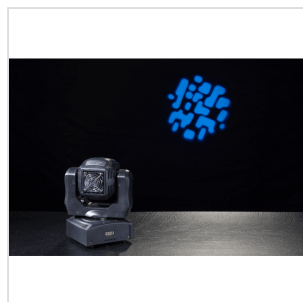

MOOD L60 SPOT SOUNDSATION LED SPOT MOVING HEAD 60 W MOOD L60 SPOT

MOOD L60 SPOT is part of a wider range of SOUNDSATION intelligent LED moving head lights. This lighting is compact, lightweight and very easy to use. It has been designed to meet the demands of more customers. Thanks to the 60W high-brightness white LED, with a lifetime of about 50,000 hours, it is extremely bright and reliable, the 20° beam angle, and the gobos wheel with 7 colours. And a lightweight and high-performance spot product to suit various lighting applications. Not only that, but thanks to its 16-bit precision in driving and motion control, it creates strobe effects, precise dimmers and extremely refined positioning. Finally, the multifunctional LED display has been developed to help the user configure the unit, making it easy to use, reliable in performance and versatile in application. A MUST for all lighting professionals.

MOOD L60 SPOT

SOUNDSATION LED SPOT MOVING HEAD 60 W MOOD L60 SPOT

PRODUCT DETAILS

KEY FEATURES

60W high-brightness white LED with a service life of approximately 50,000 hours

Beam angle of 20°

0-100% Electronic dimmer

0-20Hz Strobe effect

7-colour colour wheel

Gobo wheel with 7 gobos

SPECIFICATIONS

LED	60W high-brightness white, with a service life of approximately 50,000 hours
Beam angle	20°
Electronic dimmer	0-100%
Strobe effect	0-20Hz
Colour Wheel	7 colours + White, Rainbow effect and Colour Rotation
Gobo wheel	7 gobos + White, Gobo shake Gobo rotation
Pan/Tilt	540° / 270°
Controls	9CH/11CH DMX512, Master/slave, Auto, Sound
Voltage	AC100V-240V - 50/60Hz
Power rating	90W
Power socket	IEC Europlug

MOOD L60 SPOT SOUNDSATION LED SPOT MOVING HEAD 60 W MOOD L60 SPOT

DMX In-out connector	3 pin XLR
Operating temperature	0-40°C
Unit weight	2.9 kg
Unit dimensions (WxDxH)	158 x 145 x 280 mm
Packaging weight	3.3 kg
Packaging dimensions (WxDxH)	230 x 200 x 290 mm