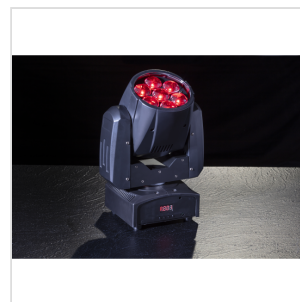

MOOD 715Z WASH SOUNDSATION LED WASH MOVING HEAD WITH ZOOM MOOD 715Z WASH 7 X 15 W

MOOD 715Z WASH is part of a wider range of SOUNDSATION intelligent LED Moving Head Lights. This lighting is compact, lightweight and very easy to use. It's been designed to meet more customers' demand, thanks to the ultra-smooth dimmer, the Zoom function (5,5°-45°) and is equipped with 7 x 15W RGBW LED, extremely bright and reliable. It can be used as both beam and wash light, in order to meet various lighting applications. Not only, but thanks to the 16-bit of precision on movement driving and dimming, it creates extremely fine strobe, dimmer and positioning effects. Finally, the multi-function LED operation is developed to help the user setting the unit up, making this fixture easy to use, reliable in performance and versatile in applications. A MUST for all lighting professionals.

MOOD 715Z WASH
SOUNDSATION LED WASH MOVING HEAD WITH ZOOM
MOOD 715Z WASH 7 X 15 W

MOOD 715Z WASH SOUNDSATION LED WASH MOVING HEAD WITH ZOOM MOOD 715Z WASH 7 X 15 W

PRODUCT DETAILS

KEY FEATURES

7 x 15W RGBW LED with about 50.000 hours lifespan

5,5°-45° zoom system

0-100% Electronic dimmer

0-20Hz Strobe effect

Color Macro, Pulsating and Skipped Color change

540° / 270° Pan/Tilt

SPECIFICATIONS

LED	7 x 15W RGBW with about 50.000 hours lifespan
Zoom	5,5°-45°
Color	Macro, Pulsating and Skipped Color change
Dimmer	Electronic 0-100%
Strobe	0-20Hz
Control mode	14CH / 16CH, DMX512, Master/Slave, Auto, Sound
Pan/Tilt	540° / 270°
Display	LED
Voltage	AC100V-240V - 50/60Hz
Rated Power	130W
Main socket	IEC Europlug

MOOD 715Z WASH
SOUNDSATION LED WASH MOVING HEAD WITH ZOOM
MOOD 715Z WASH 7 X 15 W

DMX	IN and OUT 3 pin XLR
Running Temp.	0-40°C
Net Weight	4 kg
Fixture Size (WxDxH)	158 x 145 x 300 mm
Gross Weight	4.5 kg
Packing size (WxDxH)	270 x 210 x 340 mm