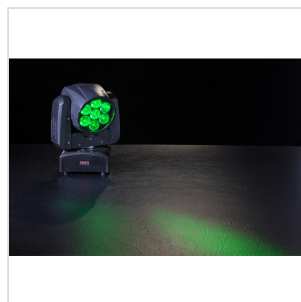

MOOD 715Z WASH SOUNDSATION LED WASH MOVING HEAD WITH ZOOM MOOD 715Z WASH 7 X 15 W

MOOD 715Z WASH is part of a wider range of SOUNDSATION intelligent LED Moving Head Lights. This lighting is compact, lightweight and very easy to use. It's been designed to meet more customers' demand, thanks to the ultra-smooth dimmer, the Zoom function (5,5°-45°) and is equipped with 7 x 15W RGBW LED, extremely bright and reliable. It can be used as both beam and wash light, in order to meet various lighting applications. Not only, but thanks to the 16-bit of precision on movement driving and dimming, it creates extremely fine strobe, dimmer and positioning effects. Finally, the multi-function LED operation is developed to help the user setting the unit up, making this fixture easy to use, reliable in performance and versatile in applications. A MUST for all lighting professionals.

MOOD 715Z WASH
SOUNDSATION LED WASH MOVING HEAD WITH ZOOM
MOOD 715Z WASH 7 X 15 W

MOOD 715Z WASH SOUNDSATION LED WASH MOVING HEAD WITH ZOOM MOOD 715Z WASH 7 X 15 W

PRODUCT DETAILS

KEY FEATURES

7 x 15W RGBW LED with about 50.000 hours lifespan

5,5°-45° zoom system

0-100% Electronic dimmer

0-20Hz Strobe effect

Color Macro, Pulsating and Skipped Color change

540° / 270° Pan/Tilt

SPECIFICATIONS

LED	7 x 15W RGBW with about 50.000 hours lifespan
Zoom	5,5°-45°
Color	Macro, Pulsating and Skipped Color change
Dimmer	Electronic 0-100%
Strobe	0-20Hz
Control mode	14CH / 16CH, DMX512, Master/Slave, Auto, Sound
Pan/Tilt	540° / 270°
Display	LED
Voltage	AC100V-240V - 50/60Hz
Rated Power	130W
Main socket	IEC Europlug

MOOD 715Z WASH
SOUNDSATION LED WASH MOVING HEAD WITH ZOOM
MOOD 715Z WASH 7 X 15 W

DMX	IN and OUT 3 pin XLR
Running Temp.	0-40°C
Net Weight	4 kg
Fixture Size (WxDxH)	158 x 145 x 300 mm
Gross Weight	4.5 kg
Packing size (WxDxH)	270 x 210 x 340 mm