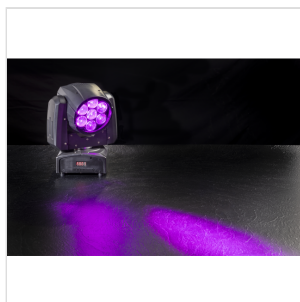

MOOD 715Z WASH SOUNDSATION LED WASH MOVING HEAD WITH ZOOM MOOD 715Z WASH 7 X 15 W

MOOD 715Z WASH is part of a wider range of SOUNDSATION intelligent LED Moving Head Lights. This lighting is compact, lightweight and very easy to use. It's been designed to meet more customers' demand, thanks to the ultra-smooth dimmer, the Zoom function (5,5°-45°) and is equipped with 7 x 15W RGBW LED, extremely bright and reliable. It can be used as both beam and wash light, in order to meet various lighting applications. Not only, but thanks to the 16-bit of precision on movement driving and dimming, it creates extremely fine strobe, dimmer and positioning effects. Finally, the multi-function LED operation is developed to help the user setting the unit up, making this fixture easy to use, reliable in performance and versatile in applications. A MUST for all lighting professionals.

MOOD 715Z WASH
SOUNDSATION LED WASH MOVING HEAD WITH ZOOM
MOOD 715Z WASH 7 X 15 W

MOOD 715Z WASH SOUNDSATION LED WASH MOVING HEAD WITH ZOOM MOOD 715Z WASH 7 X 15 W

PRODUCT DETAILS

KEY FEATURES

7 x 15W RGBW LED with about 50.000 hours lifespan

5,5°-45° zoom system

0-100% Electronic dimmer

0-20Hz Strobe effect

Color Macro, Pulsating and Skipped Color change

540° / 270° Pan/Tilt

SPECIFICATIONS

LED	7 x 15W RGBW with about 50.000 hours lifespan
Zoom	5,5°-45°
Color	Macro, Pulsating and Skipped Color change
Dimmer	Electronic 0-100%
Strobe	0-20Hz
Control mode	14CH / 16CH, DMX512, Master/Slave, Auto, Sound
Pan/Tilt	540° / 270°
Display	LED
Voltage	AC100V-240V - 50/60Hz
Rated Power	130W
Main socket	IEC Europlug

MOOD 715Z WASH
SOUNDSATION LED WASH MOVING HEAD WITH ZOOM
MOOD 715Z WASH 7 X 15 W

DMX	IN and OUT 3 pin XLR
Running Temp.	0-40°C
Net Weight	4 kg
Fixture Size (WxDxH)	158 x 145 x 300 mm
Gross Weight	4.5 kg
Packing size (WxDxH)	270 x 210 x 340 mm