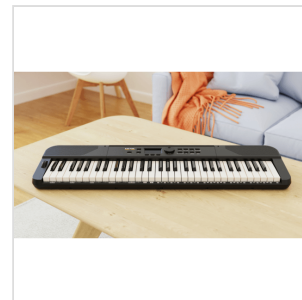

NEK-100

PORTABLE KEYBOARD 61 KEYS TOUCH RESPONSE WITH BATTERY