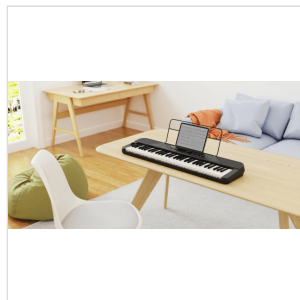

NEK-100

PORTABLE KEYBOARD 61 KEYS TOUCH RESPONSE WITH BATTERY