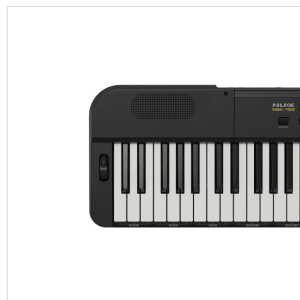

## PORTABLE KEYBOARD 61 KEYS TOUCH RESPONSE WITH BATTERY

NEK-100 brings together the advanced technology of NUX to produce a comprehensive and convenient keyboard for stage, outdoors and home. Powered from its internal **rechargeable battery** or the included 12V adaptor, this instrument is compact and lightweight, whilst offering a multitude of sounds, styles, effects and accompaniment options. An additional Live Music mode offers 20 flavours of music and various effects.

Control layout is simple and intuitive, providing quick access to all functions, with options for **transpose**, **split** or **layered** keyboard, **touch response**, **pitch bend**, and **Bluetooth** connections. The NUX NEK-100 hides a full arsenal of player options in a very portable and convenient package.

## PORTABLE KEYBOARD 61 KEYS TOUCH RESPONSE WITH BATTERY

NEK-100

# PORTABLE KEYBOARD 61 KEYS TOUCH RESPONSE WITH BATTERY

---

NEK-100