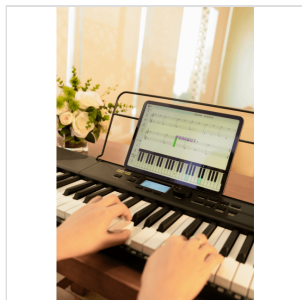

NEK-100

PORTABLE KEYBOARD 61 KEYS TOUCH RESPONSE WITH BATTERY