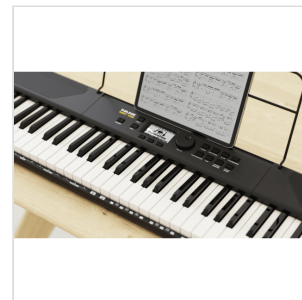

NEK-100

PORTABLE KEYBOARD 61 KEYS TOUCH RESPONSE WITH BATTERY