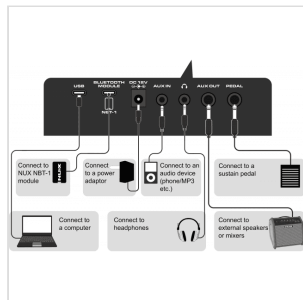

NEK-100

PORTABLE KEYBOARD 61 KEYS TOUCH RESPONSE WITH BATTERY