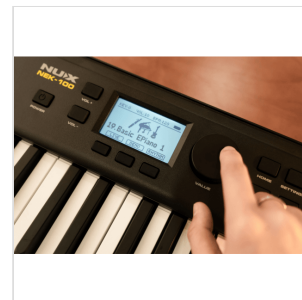

NEK-100

PORTABLE KEYBOARD 61 KEYS TOUCH RESPONSE WITH BATTERY