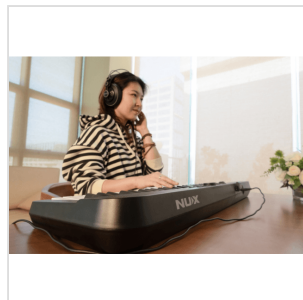

NEK-100

PORTABLE KEYBOARD 61 KEYS TOUCH RESPONSE WITH BATTERY