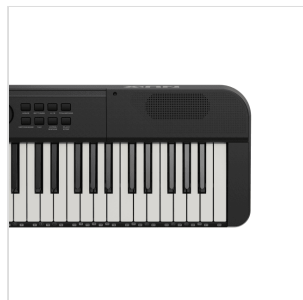

## PORTABLE KEYBOARD 61 KEYS TOUCH RESPONSE WITH BATTERY

NEK-100 brings together the advanced technology of NUX to produce a comprehensive and convenient keyboard for stage, outdoors and home. Powered from its internal **rechargeable battery** or the included 12V adaptor, this instrument is compact and lightweight, whilst offering a multitude of sounds, styles, effects and accompaniment options. An additional Live Music mode offers 20 flavours of music and various effects.

Control layout is simple and intuitive, providing quick access to all functions, with options for **transpose**, **split** or **layered** keyboard, **touch response**, **pitch bend**, and **Bluetooth** connections. The NUX NEK-100 hides a full arsenal of player options in a very portable and convenient package.

## PORTABLE KEYBOARD 61 KEYS TOUCH RESPONSE WITH BATTERY

NEK-100

# PORTABLE KEYBOARD 61 KEYS TOUCH RESPONSE WITH BATTERY

---

NEK-100