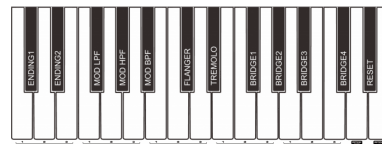

### LIVE MUSIC MODE

NEK-100's Live Music mode makes your performances more versatile and fun! Each of the **20 Live Music songs** consists of **4 tracks with 3 phrase options** each. You can combine different phrases freely, add bridges, use various effects, and toggled with normal patch sounds for standard right hand playing to make your live performance more expressive.