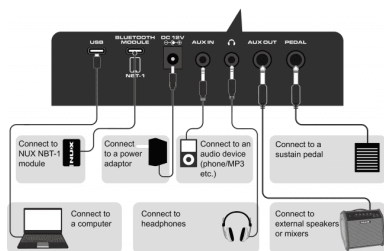

NEK-100

PORTABLE KEYBOARD 61 KEYS TOUCH RESPONSE WITH BATTERY

SIMPLE CONNECTIONS AND VERSATILE FUNCTIONS

USB-C MIDI connection appoints the NEK-100 as a controller within a DAW software studio, and a further USB-C is provided for the included **NBT-1 Bluetooth adaptor** (Audio and MIDI). Sustain pedal input, aux in, headphones out and line output complete the connection panel at the rear.

NEK-100 offers **3 types of Reverb**, and has rich functions such as Dual Voice, Split Keyboard, Octave Shift, etc. You can also save your own presets to the **5 User Preset slots**, making every performance more customized and convenient.