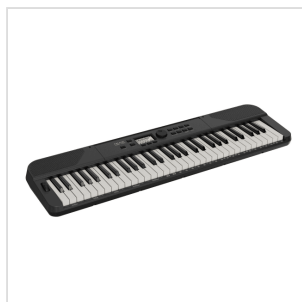

## PORTABLE KEYBOARD 61 KEYS TOUCH RESPONSE WITH BATTERY

NEK-100 brings together the advanced technology of NUX to produce a comprehensive and convenient keyboard for stage, outdoors and home. Powered from its internal **rechargeable battery** or the included 12V adaptor, this instrument is compact and lightweight, whilst offering a multitude of sounds, styles, effects and accompaniment options. An additional Live Music mode offers 20 flavours of music and various effects.

Control layout is simple and intuitive, providing quick access to all functions, with options for **transpose**, **split** or **layered** keyboard, **touch response**, **pitch bend**, and **Bluetooth** connections. The NUX NEK-100 hides a full arsenal of player options in a very portable and convenient package.

## PORTABLE KEYBOARD 61 KEYS TOUCH RESPONSE WITH BATTERY

NEK-100

# PORTABLE KEYBOARD 61 KEYS TOUCH RESPONSE WITH BATTERY

---

NEK-100