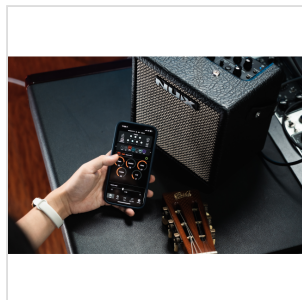

MIGHTY 8BT MKII PORTABLE COMBO FOR GUITAR AND BASS

The MIGHTY 8BT MKII is a **portable combo** providing a variety of effects for electric guitar and bass guitar including **amp modeling** and **cabinet IRs**. It also comes with acoustic amp modeling and acoustic IRs to let you simulate acoustic guitar tones.

There's even an additional channel on the amp to plug in a **dynamic mic**, making it a great solution for live performances.

The MIGHTY 8BT MKII includes a **6.5" FRFR speaker** with IR technology, offering you limitless tonal possibilities. By using **8 x AA batteries**, this portable amp will let you busk anywhere for up to 8 hours.

Editing and saving your presets can be done in the studio or on the go with the Mighty Amp App for your smart device (iOS/Android) or Mighty Editor™ software (Mac/PC). And you can even load 3rd party IRs through the Mighty Editor™ edit software to expand your tone.