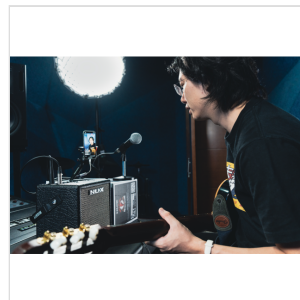

MIGHTY 8BT MKII PORTABLE COMBO FOR GUITAR AND BASS

The MIGHTY 8BT MKII is a **portable combo** providing a variety of effects for electric guitar and bass guitar including **amp modeling** and **cabinet IRs**. It also comes with acoustic amp modeling and acoustic IRs to let you simulate acoustic guitar tones.

There's even an additional channel on the amp to plug in a **dynamic mic**, making it a great solution for live performances.

The MIGHTY 8BT MKII includes a **6.5" FRFR speaker** with IR technology, offering you limitless tonal possibilities. By using **8 x AA batteries**, this portable amp will let you busk anywhere for up to 8 hours.

Editing and saving your presets can be done in the studio or on the go with the Mighty Amp App for your smart device (iOS/Android) or Mighty Editor™ software (Mac/PC). And you can even load 3rd party IRs through the Mighty Editor™ edit software to expand your tone.