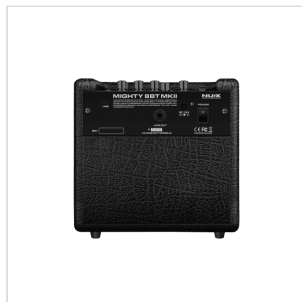

MIGHTY 8BT MKII PORTABLE COMBO FOR GUITAR AND BASS

The MIGHTY 8BT MKII is a **portable combo** providing a variety of effects for electric guitar and bass guitar including **amp modeling** and **cabinet IRs**. It also comes with acoustic amp modeling and acoustic IRs to let you simulate acoustic guitar tones.

There's even an additional channel on the amp to plug in a **dynamic mic**, making it a great solution for live performances.

The MIGHTY 8BT MKII includes a **6.5" FRFR speaker** with IR technology, offering you limitless tonal possibilities. By using **8 x AA batteries**, this portable amp will let you busk anywhere for up to 8 hours.

Editing and saving your presets can be done in the studio or on the go with the Mighty Amp App for your smart device (iOS/Android) or Mighty Editor™ software (Mac/PC). And you can even load 3rd party IRs through the Mighty Editor™ edit software to expand your tone.