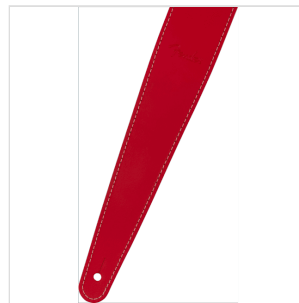

## 2" ESSENTIALS LEATHER STRAP, RED

The Essentials Leather Strap is the ideal solution for classic comfort and style. Crafted from durable leather, this strap offers a comfortable feel and is fully adjusted from 44.5" to 53" long.

# 2" ESSENTIALS LEATHER STRAP, RED

### KEY FEATURES

Crafted from smooth leather

Adjustable sizing from 44.5" to 53"

Color: Red

Made in Canada