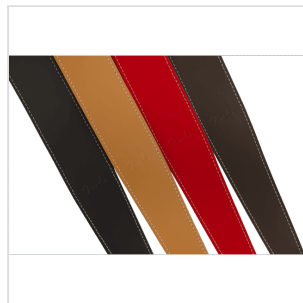

## 2" ESSENTIALS LEATHER STRAP, RED

The Essentials Leather Strap is the ideal solution for classic comfort and style. Crafted from durable leather, this strap offers a comfortable feel and is fully adjusted from 44.5" to 53" long.

# 2" ESSENTIALS LEATHER STRAP, RED

### KEY FEATURES

Crafted from smooth leather

Adjustable sizing from 44.5" to 53"

Color: Red

Made in Canada