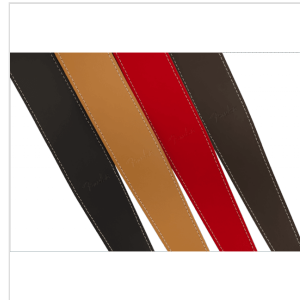

## 2" ESSENTIALS LEATHER STRAP, BLACK

The Essentials Leather Strap is the ideal solution for classic comfort and style. Crafted from durable leather, this strap offers a comfortable feel and is fully adjusted from 44.5" to 53" long.

# 2" ESSENTIALS LEATHER STRAP, BLACK

### KEY FEATURES

Crafted from smooth leather

Adjustable sizing from 44.5" to 53"

Color: Black

Made in Canada