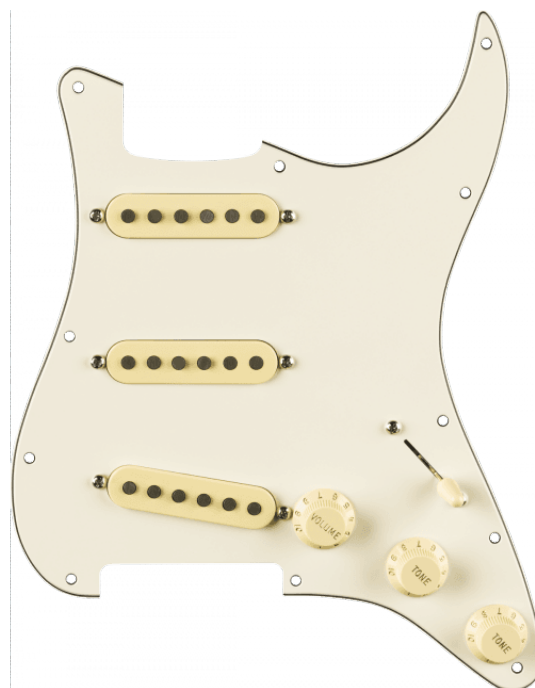

0992248509

PRE-WIRED STRAT® PICKGUARD, ERIC JOHNSON SIGNATURE, PARCHMENT 11 HOLE PG

Customize your tone with the Pre-Wired Stratocaster pickguards. Made with premium components in the same factory as our iconic guitars, this drop-in pickguard is easy to install. Simply remove your old guard, solder the output jack and ground wires, screw in the new guard and you're ready to rock with pure Fender sound.

With slightly hotter output than typical vintage pickups and a powerful combination of magnets, these sonically potent and highly dynamic pickups produce the perfect balance of clean, dirty rhythm and lead tones to satisfy all level of players, through any amplifier. The neck pickup is based on a '54 Strat pickup with oversized alnico 3 magnets. The middle pickup, based on a '63 Strat pickup, uses specially treated alnico magnets and is reverse wound to cancel hum when used with the neck or bridge pickup. The bridge pickup uses alnico 5 magnets and is specially voiced to be hotter without sacrificing that sweet top end sparkle.

Alnico 5 magnets in bridge and middle pickups

Reverse-wound middle pickup to eliminate hum

Color: Parchment

Instrument type: Stratocaster®

SPECIFICATIONS

Pickguard 3-Ply Parchment

Pickguard ply 3-Ply

Pickup cover Aged White

Control knobs Aged White

Switch tip Aged White

Hardware finish Chrome

Mounting type 11-Hole Modern

Bridge Pickup Custom Eric Johnson Signature Stratocaster® Bridge Pickup

Middle Pickup Custom Eric Johnson Signature Stratocaster® RWRP Middle Pickup