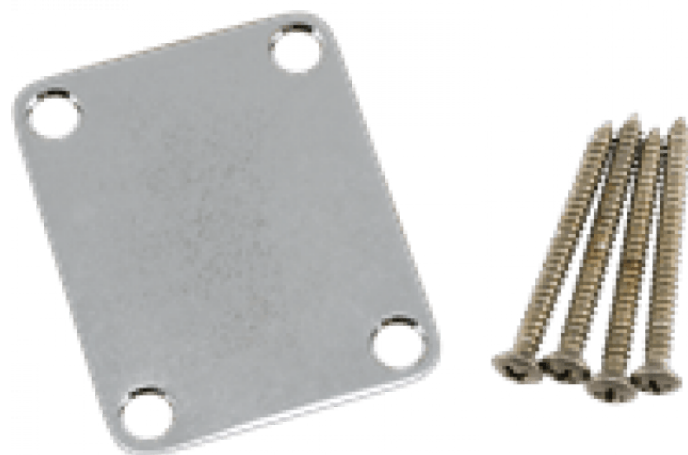

0997216000

ROAD WORN® GUITAR NECK PLATE, W/HARDWARE

Crafted to give your Strat® or Tele® the aged look and feel of a well-loved original, Road Worn parts are genuine Fender® replacement parts. Designed to the same specifications as their original-era counterparts, and wearing the patina of age, Road Worn parts let you easily customize your guitar with vintage-inspired aesthetics.

PRODUCT DETAILS

KEY FEATURES

For Stratocaster® and Telecaster®

Aged look

With hardware