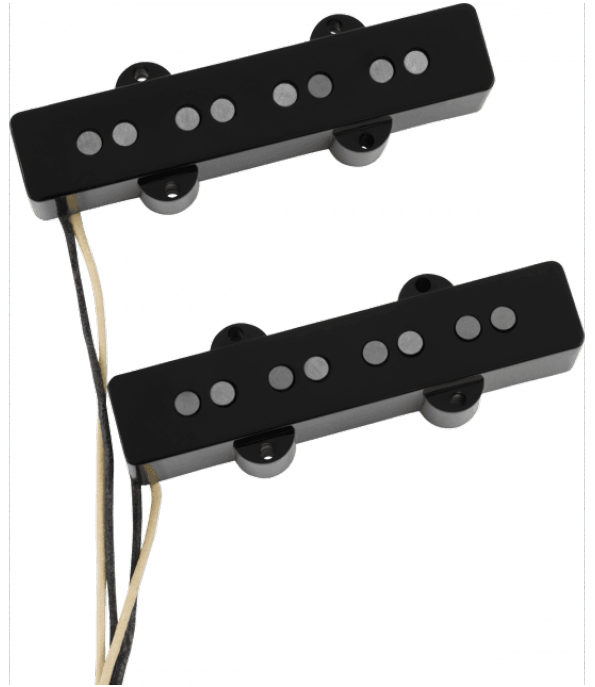

0992391000

PURE VINTAGE '66 JAZZ BASS PICKUP SET

Pure Vintage '66 Jazz Bass pickups are voiced to produce the mid 60's era sound that defined a generation of classic bass tones. Delivering both midrange growl and dynamic range that made the Jazz Bass the go-to choice for bassists of all musical styles. From vintage bobbin construction to genuine original-era cloth wiring, all Fender Pure Vintage pickups are wound to precise specifications for authentic, traditional Fender tone and performance.

0992391000

PURE VINTAGE '66 JAZZ BASS PICKUP SET

PRODUCT DETAILS

KEY FEATURES

Enamel-coated magnet wire delivers warm vintage-style tones

Alnico 5 magnets add more focus and enhanced dynamics

Flush-mount polepieces produce even string response

Wax-potted

Period-correct cloth wire and fiber bobbin construction

Installation hardware included

SPECIFICATIONS

Pickup configurations	SS
Lead wire	Cloth-covered
Magnet type	Alnico 5
Magnet wire	Enamel-coated
Pole pieces	Non-staggered Unbeveled
Bobbin material	Fiber
Output	Vintage
DC Resistance	7.0K
Inductance	2.5 Henries
Orientation	Right-Hand
Color	Black