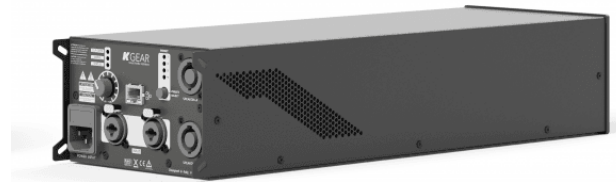

## 4X750W DSP 4 CHANNEL AMPLIFIER

Compact 4-ch high efficiency amplifier featuring Powersoft DSP and power module. Designed for high performance applications both for rental and permanent installations such as touring, large auditoriums, stadiums, theme parks and clubs. This amplifier can also drive 70V-100V lines without any additional transformer or settings.

Thanks to its modular design, 3 elements of GA46 can fit into 2 rack units with a dedicated adapter. Remotely controllable with Armonia Plus software through ethernet connection.

GA43

### KEY FEATURES

Four Channel Amplifier

Compact and modular design

Fits both high-end fixed installations and rental

Use G-RACK to fit in a 2U Rack

Volume control Knob

Ethernet Port for control via Armonia Plus software

### SPECIFICATIONS

<b>Input Channels</b>	4
<b>Output Channels</b>	4
<b>Max Output Power per Channel</b>	750 Watt (RMS EIAJ Single Channel Driven @ 4 ohm)
<b>Minimum Impedance</b>	4? (2? bgm use)
<b>High Impedance Speaker Lines</b>	70V-100V
<b>Internal DSP</b>	28 bit data path with 56 bit inner processing
<b>Operating Voltage</b>	85-264 VAC
<b>AC Current</b>	10A Nominal
<b>Dimensions WxHxD</b>	145mm x 90mm x 418mm
<b>INPUT</b>	Analog Balanced 2x Combo jack-XLR female line
<b>Power OUTPUT</b>	2 x Speakon out (4 pole)