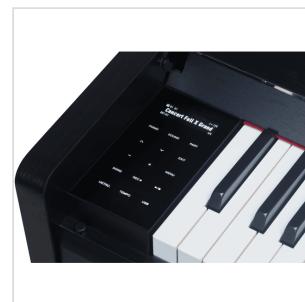

UP605

UPRIGHT DIGITAL PIANO UP605

The UP605 is one of the flagship models of Medeli's digital upright pianos and uses the latest generation sound bank with modeling of acoustic piano effects.

The UP605 digital piano is equipped with the latest 3-sensor wooden keyboard (G3PW) developed by Medeli, which pays maximum attention to every detail to recreate the nuances of a grand piano.

It is also equipped with a very precise linear damping pedal which allows you to offer high-level playing experiences on the piano.

The UP605 digital piano offers 40 high-quality sounds and 420 piano songs, as well as powerful features such as USB flash drives, Bluetooth 5.0 MIDI and AUDIO, USB audio and many other functions.

A refined OLED display together with a "Touch" control panel, complete an elegant and modern design of the UP605 upright digital piano.

UP605

UPRIGHT DIGITAL PIANO UP605

UP605

UPRIGHT DIGITAL PIANO UP605

PRODUCT DETAILS

KEY FEATURES

Very high quality "Grand Action" wooden keyboard with 88 keys and 3 sensors (G3PW).

Elegant 256 x 64 OLED type display

Maximum polyphony of 256 voices

40 very high quality sounds

Music library with 100 songs and 320 lesson songs