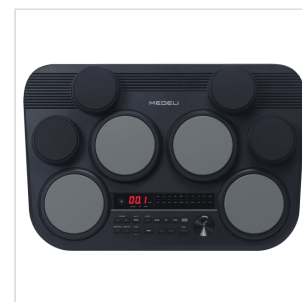

DD225

PORTABLE DRUM KIT WITH 8 TOUCH-SENSITIVE RUBBER PADS AND 2 PEDALS

The Medeli DD225 digital drum kit is equipped with eight touch-sensitive pads and two pedals.

The pads are made of rubber and therefore, provide more durable impact characteristics and a noticeable reduction in internal noise.

The two pedals offer full control of the bass drum and hi-hat.

DD225 offers a total of 600 high quality sounds which include drums, percussion, expressive acoustic and electronic sounds from all over the world, which together with the 110 preset songs allow you to range and have fun among many musical genres, playing without problems even with just your hands in percussion mode.

A built-in EQ and reverb are available to adjust the drum sound to your liking.

The Aux-In jack allows you to connect an external player such as a smartphone or an MP3 player and then play along with your favorite music.

The recording function, the possibility of connecting to a computer, the headphone output, the compact size and many other functions make this drum kit perfect for playing at home or for practicing in confined spaces.