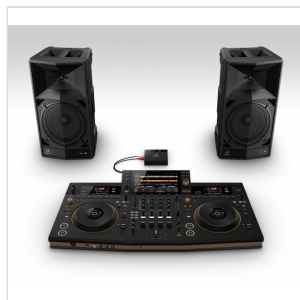

WAVE-EIGHT 8" PORTABLE DJ SPEAKER WITH SONICLINK

Bring the Vibe

Ultra-low-latency wireless connection, professional sound quality, effortless setup, built-in battery, and waterproof design for partying and DJing anywhere.

WAVE-EIGHT
8" PORTABLE DJ SPEAKER WITH SONICLINK

WAVE-EIGHT 8" PORTABLE DJ SPEAKER WITH SONICLINK

HIGHLIGHTS

FASTER AND EASIER

Cable-free DJing without sound delays is now possible with the WAVE-EIGHT thanks to SonicLink. This new ultra-low-latency technology wirelessly transmits audio much faster than a Bluetooth connection so only a fraction of a second passes between pressing play on the decks and hearing the track through the speakers, which lets you mix without missing a beat.

Take the included transmitter out of its storage compartment on the WAVE-EIGHT and connect it to your DJ gear, and you can instantly create a wireless connection, enabling you to throw a DJ party anywhere you want. And if you combine the WAVE-EIGHT with the new OMNIS-DUO portable all-in-one DJ system, which features battery power, you can play cable-free for total freedom.

PROFESSIONAL SOUND WITH EFFORTLESS SETUP

With a highly efficient Class D amplifier, a newly developed 8-inch driver, and a Vortex Bass Accelerator which delivers clear and powerful bass, the WAVE-EIGHT will bring the vibes and the punch to your party's sound, even in outdoor settings. To cover larger events and spaces, you can easily add more units to your setup with the SonicLink connection: e.g., using 2 speakers in stereo for an expansive experience, or with a third added as a dedicated subwoofer for a club-like heavy bass sound. There are even several modes you can change between with a single switch to create the type of sound you need, including Mono, Stereo, and Subwoofer mode.