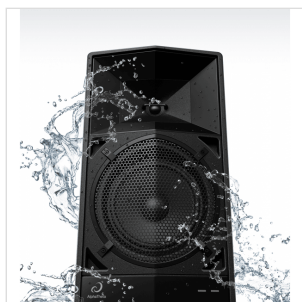

WAVE-EIGHT 8" PORTABLE DJ SPEAKER WITH SONICLINK

Bring the Vibe

Ultra-low-latency wireless connection, professional sound quality, effortless setup, built-in battery, and waterproof design for partying and DJing anywhere.

WAVE-EIGHT
8" PORTABLE DJ SPEAKER WITH SONICLINK

WAVE-EIGHT 8" PORTABLE DJ SPEAKER WITH SONICLINK

HIGHLIGHTS

FASTER AND EASIER

Cable-free DJing without sound delays is now possible with the WAVE-EIGHT thanks to SonicLink. This new ultra-low-latency technology wirelessly transmits audio much faster than a Bluetooth connection so only a fraction of a second passes between pressing play on the decks and hearing the track through the speakers, which lets you mix without missing a beat.

Take the included transmitter out of its storage compartment on the WAVE-EIGHT and connect it to your DJ gear, and you can instantly create a wireless connection, enabling you to throw a DJ party anywhere you want. And if you combine the WAVE-EIGHT with the new OMNIS-DUO portable all-in-one DJ system, which features battery power, you can play cable-free for total freedom.

PROFESSIONAL SOUND WITH EFFORTLESS SETUP

With a highly efficient Class D amplifier, a newly developed 8-inch driver, and a Vortex Bass Accelerator which delivers clear and powerful bass, the WAVE-EIGHT will bring the vibes and the punch to your party's sound, even in outdoor settings. To cover larger events and spaces, you can easily add more units to your setup with the SonicLink connection: e.g., using 2 speakers in stereo for an expansive experience, or with a third added as a dedicated subwoofer for a club-like heavy bass sound. There are even several modes you can change between with a single switch to create the type of sound you need, including Mono, Stereo, and Subwoofer mode.