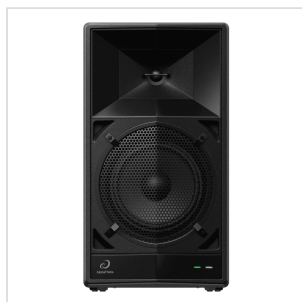

WAVE-EIGHT 8" PORTABLE DJ SPEAKER WITH SONICLINK

Bring the Vibe

Ultra-low-latency wireless connection, professional sound quality, effortless setup, built-in battery, and waterproof design for partying and DJing anywhere.

WAVE-EIGHT
8" PORTABLE DJ SPEAKER WITH SONICLINK

WAVE-EIGHT 8" PORTABLE DJ SPEAKER WITH SONICLINK

HIGHLIGHTS

FASTER AND EASIER

Cable-free DJing without sound delays is now possible with the WAVE-EIGHT thanks to SonicLink. This new ultra-low-latency technology wirelessly transmits audio much faster than a Bluetooth connection so only a fraction of a second passes between pressing play on the decks and hearing the track through the speakers, which lets you mix without missing a beat.

PROFESSIONAL SOUND WITH EFFORTLESS SETUP

With a highly efficient Class D amplifier, a newly developed 8-inch driver, and a Vortex Bass Accelerator which delivers clear and powerful bass, the WAVE-EIGHT will bring the vibes and the punch to your party's sound, even in outdoor settings. To cover larger events and spaces, you can easily add more units to your setup with the SonicLink connection: e.g., using 2 speakers in stereo for an expansive experience, or with a third added as a dedicated subwoofer for a club-like heavy bass sound. There are even several modes you can change between with a single switch to create the type of sound you need, including Mono, Stereo, and Subwoofer mode.

WAVE-EIGHT 8" PORTABLE DJ SPEAKER WITH SONICLINK

BATTERY POWER AND WATERPROOF DESIGN FOR OUTDOOR EVENTS

A full battery charge gives you 8 hours of music on the WAVE-EIGHT so you can keep the tunes going throughout the evening and night. The unit is also waterproof, with an IPX4 rating, so it's ideal for using outdoors. And, if you need to charge your phone or another device, you can plug it into the USB Type-C port.