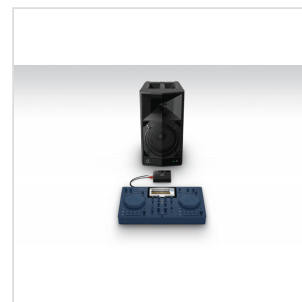

OMNIS-DUO PORTABLE ALL-IN-ONE DJ SYSTEM

Out of the Blue

The perfect setup for throwing DJ parties anytime, anywhere, featuring battery power and multiple audio input and output options including Bluetooth @/MD connectivity.