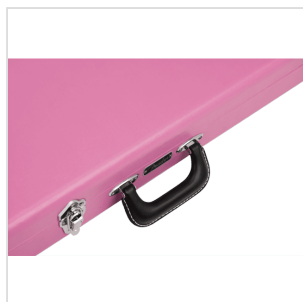

0996106370

JOE STRUMMER STRAT/TELE CASE, PINK LEOPARD

Punk poet, musician and composer, Joe Strummer spent his life smashing musical and cultural boundaries both as the singer of The Clash and as a solo artist. Celebrate Joe Strummer's unparalleled style and substance with his signature guitar case for Tele® and Strat® models. Featuring a bold pink tolex exterior, this 3-ply hardshell wood case boasts a vinyl wrapped steel carry handle and draw latches in addition to triple-plated silver hardware throughout the case. The striking leopard print interior is crafted from soft crushed acrylic plush interior lining while a spacious accessory compartment offers plenty of room for accessories. This one-of-a-kind signature case also includes a hidden compartment under the accessories door that holds a treasured piece of Joe Strummer's illustrious career inside.

0996106370

JOE STRUMMER STRAT/TELE CASE, PINK LEOPARD

PRODUCT DETAILS

KEY FEATURES

Pink vinyl wrapped 3-ply hardshell wood case

8mm sides and 5mm top and bottom

Black vinyl wrapped steel core carry handle

Soft crushed acrylic plush interior lining in leopard print

Large accessory storage compartment with lid

Steel draw latches; 1 locking latch with key set

Fits most right-handed Stratocasters and Telecasters

Color: pink