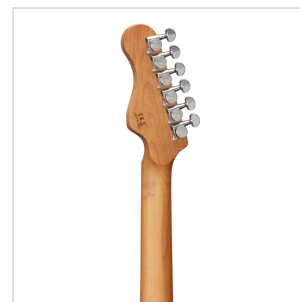

RIDER-DELUXE-M BLSB

DOUBLE CUTAWAY ELECTRIC GUITAR WITH 2 SINGLE COILS + SPLITTABLE HUMBUCKER AND SELF-LOCKING TUNERS (WILKINSON EQUIPPED, ROASTED MAPLE NECK+FRETBOARD, FLAMED TOP)

RIDER DELUXE: an incredible series gathering the alder sonic feature enriched by a flamed maple top, the stunning look and feel of roasted maple, the original Wilkinson pick ups/bridge, the hi-quality made in Taiwan self locking machines heads.

RIDER-DELUXE-M BLSB

DOUBLE CUTAWAY ELECTRIC GUITAR WITH 2 SINGLE COILS + SPLITTABLE HUMBUCKER AND SELF-LOCKING TUNERS (WILKINSON EQUIPPED, ROASTED MAPLE NECK+FRETBOARD, FLAMED TOP)

HIGHLIGHTS

FLAMED MAPLE TOP & ALDER BODY

All the beauty and the brightness of a flamed maple top over the iconic alder body.

ROASTED MAPLE NECK AND FRETBOARD

Look, touch and feel the roasted maple under your fingers.

RIDER-DELUXE-M BLSB

DOUBLE CUTAWAY ELECTRIC GUITAR WITH 2 SINGLE COILS + SPLITTABLE HUMBUCKER AND SELF-LOCKING TUNERS (WILKINSON EQUIPPED, ROASTED MAPLE NECK+FRETBOARD, FLAMED TOP)

PRODUCT DETAILS

KEY FEATURES

Body: alder

Top: flamed maple

Neck and Fretboard: satin roasted maple

Frets: 22 (perloid)

Machine heads: self-locking chrome made in Taiwan

Bridge: Wilkinson vintage tremolo