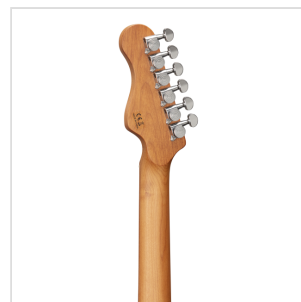

RIDER-DELUXE-M RD

DOUBLE CUTAWAY ELECTRIC GUITAR WITH 2 SINGLE COILS + SPLITTABLE HUMBUCKER AND SELF-LOCKING TUNERS (WILKINSON EQUIPPED, ROASTED MAPLE NECK+FRETBOARD, FLAMED TOP)

RIDER DELUXE: an incredible series gathering the alder sonic feature enriched by a flamed maple top, the stunning look and feel of roasted maple, the original Wilkinson pick ups/bridge, the hi-quality made in Taiwan self locking machines heads.

The Wilkinson bridge provides stability and reliability while Wilkinson single coils in conjunction with the splittable humbucker deliver that tone which became a trademark in music history.

A fine crafted instrument boasting an undisputed character.