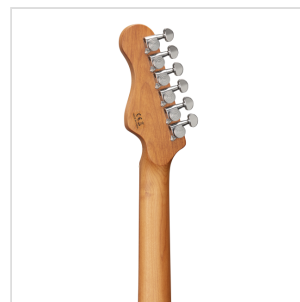

RIDER-DELUXE-M TGRD

DOUBLE CUTAWAY ELECTRIC GUITAR WITH 2 SINGLE COILS + SPLITTABLE HUMBUCKER AND SELF-LOCKING TUNERS (WILKINSON EQUIPPED, ROASTED MAPLE NECK+FRETBOARD, FLAMED TOP)

RIDER DELUXE: an incredible series gathering the alder sonic feature enriched by a flamed maple top, the stunning look and feel of roasted maple, the original Wilkinson pick ups/bridge, the hi-quality made in Taiwan self locking machines heads.

The Wilkinson bridge provides stability and reliability while Wilkinson single coils in conjunction with the splittable humbucker deliver that tone which became a trademark in music history.

A fine crafted instrument boasting an undisputed character.