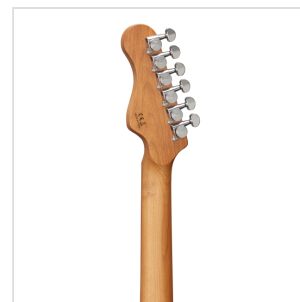

RIDER-DELUXE-M AGR**DOUBLE CUTAWAY ELECTRIC GUITAR WITH 2 SINGLE COILS + SPLITTABLE HUMBUCKER AND SELF-LOCKING TUNERS (WILKINSON EQUIPPED, ROASTED MAPLE NECK+FRETBOARD, FLAMED TOP)**

RIDER DELUXE: an incredible series gathering the alder sonic feature enriched by a flamed maple top, the stunning look and feel of roasted maple, the original Wilkinson pick ups/bridge, the hi-quality made in Taiwan self locking machines heads.

RIDER-DELUXE-M AGR

DOUBLE CUTAWAY ELECTRIC GUITAR WITH 2 SINGLE COILS + SPLITTABLE HUMBUCKER AND SELF-LOCKING TUNERS (WILKINSON EQUIPPED, ROASTED MAPLE NECK+FRETBOARD, FLAMED TOP)

HIGHLIGHTS

FLAMED MAPLE TOP & ALDER BODY

All the beauty and the brightness of a flamed maple top over the iconic alder body.

ROASTED MAPLE NECK AND FRETBOARD

Look, touch and feel the roasted maple under your fingers.

RIDER-DELUXE-M AGR

DOUBLE CUTAWAY ELECTRIC GUITAR WITH 2 SINGLE COILS + SPLITTABLE HUMBUCKER AND SELF-LOCKING TUNERS (WILKINSON EQUIPPED, ROASTED MAPLE NECK+FRETBOARD, FLAMED TOP)

PRODUCT DETAILS

KEY FEATURES

Body: alder

Top: flamed maple

Neck and Fretboard: satin roasted maple

Frets: 22 (perloid)

Machine heads: self-locking chrome made in Taiwan

Bridge: Wilkinson vintage tremolo