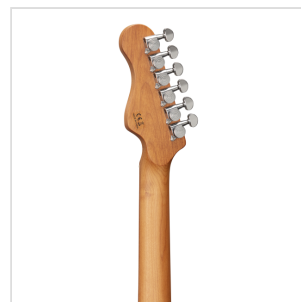

RIDER-DELUXE-M ACSB

DOUBLE CUTAWAY ELECTRIC GUITAR WITH 2 SINGLE COILS + SPLITTABLE HUMBUCKER AND SELF-LOCKING TUNERS (WILKINSON EQUIPPED, ROASTED MAPLE NECK+FRETBOARD, FLAMED TOP)

RIDER DELUXE: an incredible series gathering the alder sonic feature enriched by a flamed maple top, the stunning look and feel of roasted maple, the original Wilkinson pick ups/bridge, the hi-quality made in Taiwan self locking machines heads.

RIDER-DELUXE-M ACSB

DOUBLE CUTAWAY ELECTRIC GUITAR WITH 2 SINGLE COILS + SPLITTABLE HUMBUCKER AND SELF-LOCKING TUNERS (WILKINSON EQUIPPED, ROASTED MAPLE NECK+FRETBOARD, FLAMED TOP)

HIGHLIGHTS

FLAMED MAPLE TOP & ALDER BODY

All the beauty and the brightness of a flamed maple top over the iconic alder body.

ROASTED MAPLE NECK AND FRETBOARD

Look, touch and feel the roasted maple under your fingers.

RIDER-DELUXE-M ACSB

DOUBLE CUTAWAY ELECTRIC GUITAR WITH 2 SINGLE COILS + SPLITTABLE HUMBUCKER AND SELF-LOCKING TUNERS (WILKINSON EQUIPPED, ROASTED MAPLE NECK+FRETBOARD, FLAMED TOP)

PRODUCT DETAILS

KEY FEATURES

Body: alder

Top: flamed maple

Neck and Fretboard: satin roasted maple

Frets: 22 (perloid)

Machine heads: self-locking chrome made in Taiwan

Bridge: Wilkinson vintage tremolo