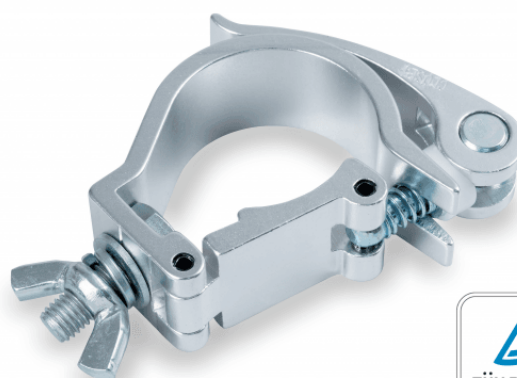

CLCR-50100S

**ALUMINIUM RAPID FIX CLAMP 48-50 MM AUTOMATIC
RELEASE 100 KG**

Rapid Fix Clamp for trusses with sections between 48 and 50 mm. Maximum load 100 kg.

CLCR-50100S

ALUMINIUM RAPID FIX CLAMP 48-50 MM AUTOMATIC RELEASE 100 KG

PRODUCT DETAILS

KEY FEATURES

SPECIFICATIONS

| | |
|-------------------|------------|
| Safe working load | 100 kg |
| Fit tube Dimeter | Ø38-60 mm |
| Material | Aluminum |
| Surface Treatment | Polishing |
| Color | Alluminium |
| Rapid Fix | Yes |
| TUV Certified | Yes |