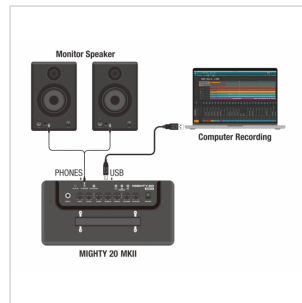

MIGHTY 20MKII COMPACT GUITAR COMBO MODELER 20W

Born from the legacy of the acclaimed MIGHTY 20 BT, the NUX MIGHTY 20 MKII marks a significant evolution in sonic capability. Seamlessly transitioning from the intimate confines of bedroom practice to the grandeur of commanding center stage performances, the MIGHTY 20 MKII ensures a dynamic and versatile sonic experience at every turn.

With a focus on quality and power, this amplifier embodies a new era in musical expression, delivering a seamless and unparalleled journey for musicians ready to elevate their craft.