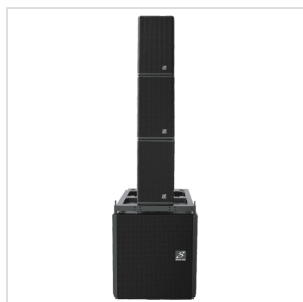

V26STACKRACK STACKING FRAME FOR V26A - V26SA COMPACT ARRAY SYSTEMS

Allows V26A compact active loudspeakers to be stacked on top of V26SA active subwoofers. The frame is designed to support more than eight V26A loudspeakers. However, recommended configurations are 1 V26SA sub + 2 V26A tops, or 2 V26SA subs + 4 V26A tops. Each MF/HF loudspeaker can be angled from 0° to 8°.

This type of setup is ideal when the sound system is placed in an amphitheatre or as side-fill on medium/large stages.

PRODUCT DETAILS
