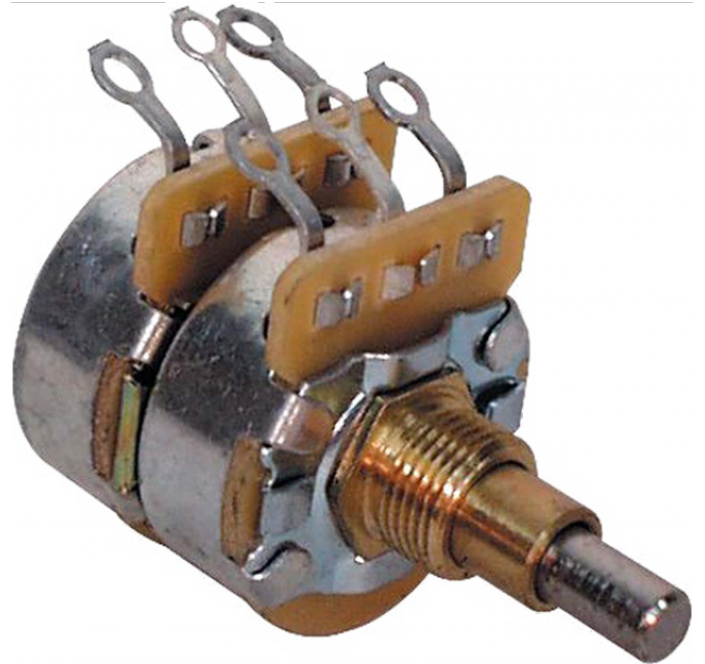

0019268049

CONCENTRIC 250K/500K AUDIO SOLID SHAFT POTENTIOMETER, (VOLUME AND TONE)

Top-quality potentiometers used on U.S. Fender® instruments with 3/8" potentiometer shafts.

Package includes one concentric 250K/500K audio, solid shaft potentiometer. Does not include mounting hardware or capacitor. Will not work with push-on style control knobs (set screw mounting knobs only).

Used for the stacked Volume and Tone controls on the American Vintage '62 Jazz Bass® and Acoustasonic Tele®, and Nashville Power Tele®.

PRODUCT DETAILS

KEY FEATURES

Includes one solid-shaft potentiometer for volume and tone

Concentric 250K/500K audio taper

Mounting hardware not included

Used for stacked volume controls on American Vintage '62 Jazz Bass® and Acoustasonic Telecaster®, and Nashville Power Telecaster® guitars

Will not work with push-on style control knobs; set screw mounting knobs only