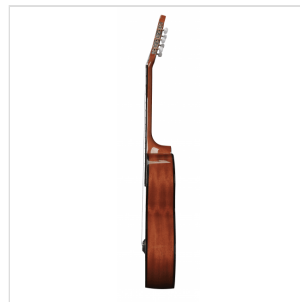

ESTUDIO ST 44AG**4/4 CLASSIC GUITAR WITH SPRUCE TOP - GLOSSY**

The Toledo **ESTUDIO ST** classical guitars are designed both for the beginner who wants more than just an entry level, and for the intermediate guitarist who needs a valuable companion on his or her journey into the world of music. The **build quality**, the choice of **rosewood** for the bridge and fretboard and the general **set-up** place it in a privileged position in its market segment. Available in glossy or satin finish and in different sizes.

ESTUDIO ST 44AG

4/4 CLASSIC GUITAR WITH SPRUCE TOP - GLOSSY

PRODUCT DETAILS

KEY FEATURES

Top: spruce

Back & sides: mahogany

Neck: okoume

Fretboard: rosewood

Bridge: rosewood

Binding: black ABS

Finish: Natural Glossy

SPECIFICATIONS

| | |
|-------------|-----------|
| Size | 4/4 (39") |
|-------------|-----------|

| | |
|--------------|--------|
| Scale | 650 mm |
|--------------|--------|