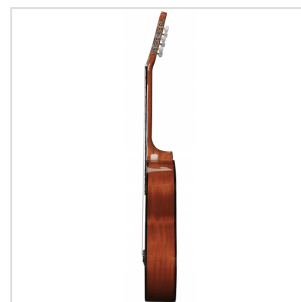

ESTUDIO SOLIDA 44AG 4/4 CLASSIC GUITAR WITH SOLID SPRUCE TOP - GLOSSY

Toledo **ESTUDIO SOLIDA** represents a step forward from its little sister ESTUDIO ST thanks to the use of **solid spruce** or **solid cedar** top. The resonance of the solid spruce and cedar is matched by the **build quality**, the choice of **rosewood** for the bridge and fingerboard and the general **set-up**, resulting in an instrument that is destined to stand out firmly in its segment. Available in glossy or satin finish.

ESTUDIO SOLIDA 44AG

4/4 CLASSIC GUITAR WITH SOLID SPRUCE TOP - GLOSSY

PRODUCT DETAILS

KEY FEATURES

Top: solid spruce

Back & sides: mahogany

Neck: okoume

Fretboard: rosewood

Bridge: rosewood

Binding: black ABS

Finish: Natural Glossy

SPECIFICATIONS

Size	4/4 (39")
-------------	-----------

Scale	650 mm
--------------	--------

Nut width	52 mm
------------------	-------