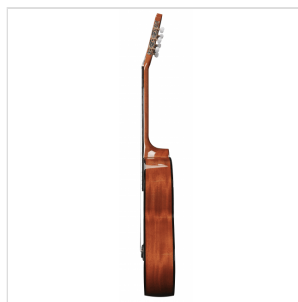

**ESTUDIO SOLIDA 44CG****4/4 CLASSIC GUITAR WITH SOLID CEDAR TOP - GLOSSY**

Toledo **ESTUDIO SOLIDA** represents a step forward from its little sister ESTUDIO ST thanks to the use of **solid spruce** or **solid cedar** top. The resonance of the solid spruce and cedar is matched by the **build quality**, the choice of **rosewood** for the bridge and fingerboard and the general **set-up**, resulting in an instrument that is destined to stand out firmly in its segment. Available in glossy or satin finish.

ESTUDIO SOLIDA 44CG

**4/4 CLASSIC GUITAR WITH SOLID CEDAR TOP - GLOSSY****PRODUCT DETAILS****KEY FEATURES**

Top: solid cedar

Back &amp; sides: mahogany

Neck: okoume

Fretboard: rosewood

Bridge: rosewood

Binding: black ABS

Finish: Natural Glossy

**SPECIFICATIONS**

|             |           |
|-------------|-----------|
| <b>Size</b> | 4/4 (39") |
|-------------|-----------|

|              |        |
|--------------|--------|
| <b>Scale</b> | 650 mm |
|--------------|--------|