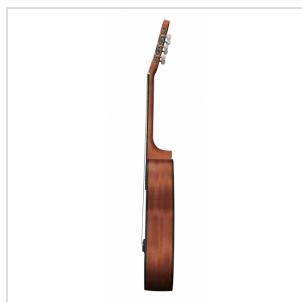

**ESTUDIO ST 34AS****3/4 CLASSIC GUITAR WITH SPRUCE TOP - SATIN**

The Toledo **ESTUDIO ST** classical guitars are designed both for the beginner who wants more than just an entry level, and for the intermediate guitarist who needs a valuable companion on his or her journey into the world of music. The **build quality**, the choice of **rosewood** for the bridge and fretboard and the general **set-up** place it in a privileged position in its market segment. Available in glossy or satin finish and in different sizes.

# 3/4 CLASSIC GUITAR WITH SPRUCE TOP - SATIN

### KEY FEATURES

Top: spruce

Back & sides: mahogany

Neck: okoume

Fretboard: rosewood

Bridge: rosewood

Binding: black ABS

Finish: Natural Satin open pore

### SPECIFICATIONS

<b>Size</b>	3/4 (36")
-------------	-----------

<b>Scale</b>	590 mm
--------------	--------

<b>Nut width</b>	45 mm
------------------	-------