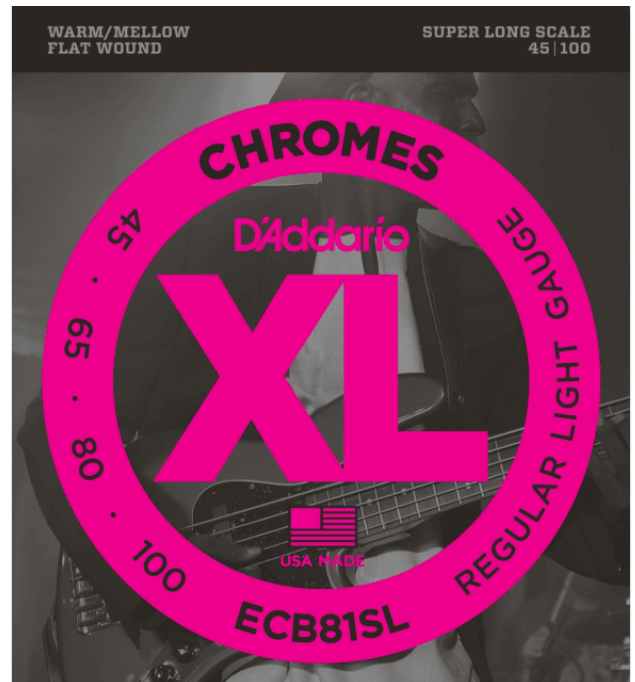

ECB81SL

CHROMES BASS GUITAR STRINGS, LIGHT, 45-100, SUPER LONG SCALE

D'Addario Chromes Bass strings are wound with flattened stainless steel ribbon wire which is polished to an incredibly smooth surface. Delivering a distinctive damped, but tone-rich sound that only flatwounds can produce, D'Addario Chromes are the world's most popular flatwound strings. ECB81SL, the super long version of D'Addario's best-selling Flatwound bass strings, are known for their warm, mellow tone and smooth polished feel. Chromes deliver a deep, rich low bottom end which makes them the flat wound choice of Jazz, R&B and Pop musicians. Fits super long scale basses with a string scale length of up to 38 inches.

ECB81SL

CHROMES BASS GUITAR STRINGS, LIGHT, 45-100, SUPER LONG SCALE

PRODUCT DETAILS

KEY FEATURES

Soft

Ribbon wound and polished for ultra-smooth feel and warm, mellow tone

Fits super long scale basses with a string scale length of up to 38 inches (Super Long version of D'Addario's best selling flatwound bass guitar set)

Made in the U.S.A. for the highest quality and performance

String Gauges: Wound .045, .065, .080, .100

Environmentally friendly, corrosion resistant packaging for strings that are always fresh