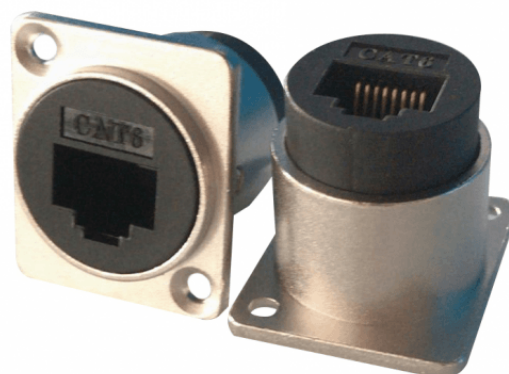

WM-PC-CAT6F

# CAT6 PANEL MOUNT FEMALE RECEPTACLE

Wiremaster series features hi-quality connectors, products conceived to provide hi level performances for a wide range of professional applications.

### KEY FEATURES

Professional CAT6 panel mount female receptacle

Nickel plated Zinc-alloy shell

Package: 1 pc