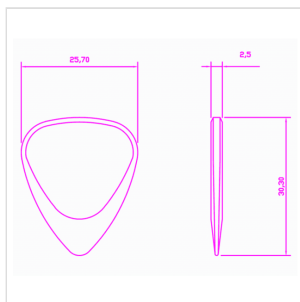

# ZODIAC TONES "TAURUS" 4 GUITAR PICKS

Zodiac Tones are based upon the Classic 351 shape. They are CNC Milled to tight tolerances and are 2.5mm thick chamfering down to a playing tip at 0.7mm thick Born under the same sign as Bono and Ritchi Valens.