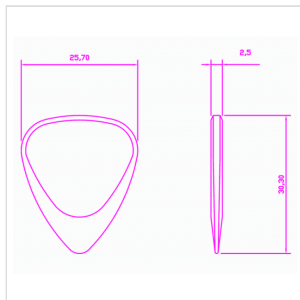

ZDT-LI-1

ZODIAC TONES "LIBRA" 1 GUITAR PICK

Zodiac Tones are based upon the Classic 351 shape. They are CNC Milled to tight tolerances and are 2.5mm thick chamfering down to a playing tip at 0.7mm thick. Born under the same sign as John Lennon.