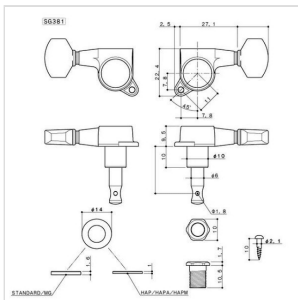

SG381-07-CK-L6

ELECTRIC GUITAR MACHINE HEADS SET, L6, COSMO BLACK

Gotoh Machine Heads L6 ideal as a replacement for St and TI guitar style.