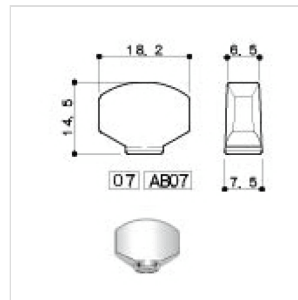

SG381-07-CK-L6

ELECTRIC GUITAR MACHINE HEADS SET, L6, COSMO BLACK

Gotoh Machine Heads L6 ideal as a replacement for St and TI guitar style.