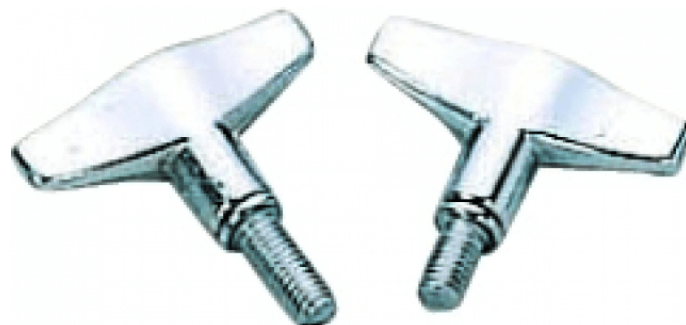

DA-38-6

WING SCREW - 6X42MM

Peace offers a wide range of drums accessories and spare parts. Either you need to replace some old part to your drumkit, or build up custom shells or drum kits, Peace got you covered with a full line of accessories and parts built with high quality materials. All metal parts are electroplated finished to ensure a brilliant look and a resistant coating against rust and aging.

PRODUCT DETAILS

KEY FEATURES

6x42mm

Chrome finish