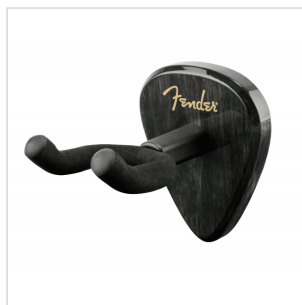

# 351 WALL HANGER, BLACK

Showcase your favorite piece of gear in an unmistakably Fender fashion! The 351 Guitar Hanger is a stylish and secure way to let the world know you're ready to play. Available in three wood variations, including one tortoiseshell pickguard covered option, these hangers are crafted from durable materials to ensure your instrument can be safely mounted for display.

### KEY FEATURES

Suitable for most wide to narrow headstock shapes

Padded headstock yoke pivots to ensure straight hanging

Features classic Fender 351 pick-shaped decorative wall plate, available in Maple/Mahogany/Black Finishes