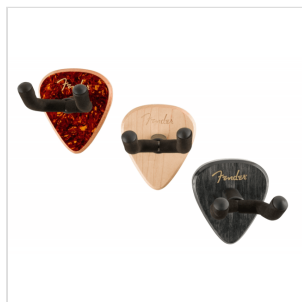

# 351 WALL HANGER, BLACK

Showcase your favorite piece of gear in an unmistakably Fender fashion! The 351 Guitar Hanger is a stylish and secure way to let the world know you're ready to play. Available in three wood variations, including one tortoiseshell pickguard covered option, these hangers are crafted from durable materials to ensure your instrument can be safely mounted for display.

### KEY FEATURES

Suitable for most wide to narrow headstock shapes

Padded headstock yoke pivots to ensure straight hanging

Features classic Fender 351 pick-shaped decorative wall plate, available in Maple/Mahogany/Black Finishes