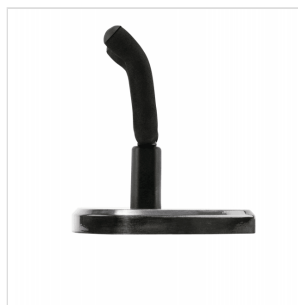

# 351 WALL HANGER, BLACK

Showcase your favorite piece of gear in an unmistakably Fender fashion! The 351 Guitar Hanger is a stylish and secure way to let the world know you're ready to play. Available in three wood variations, including one tortoiseshell pickguard covered option, these hangers are crafted from durable materials to ensure your instrument can be safely mounted for display.

### KEY FEATURES

Suitable for most wide to narrow headstock shapes

Padded headstock yoke pivots to ensure straight hanging

Features classic Fender 351 pick-shaped decorative wall plate, available in Maple/Mahogany/Black Finishes