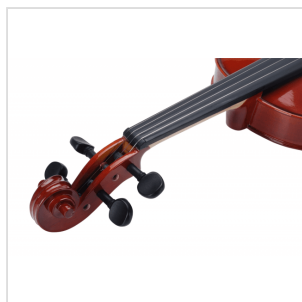

VSVI-116

1/6 VIRTUOSO STUDENT VIOLIN WITH CASE AND BOW

Virtuoso Student series is the perfect choice for beginners demanding for affordable quality and playability. Virtuoso Student provides woods, finishes, crafting and details definitely unmatched in this market range, coming out with alloy aluminium with integrated individual adjuster tailpiece, bow with hexagonal section, case, straps and rosin. A very complete hi-value deal.

VSVI-116

1/6 VIRTUOSO STUDENT VIOLIN WITH CASE AND BOW

PRODUCT DETAILS

KEY FEATURES

Top: carved solid spruce

Back and sides: solid maple

Binding: well done purfling (inlaid)

Bridge: maple

Fingerboard: dyed maple

Pegs and Chinrest: dyed maple

Tailpiece: alloy aluminium with integrated individual adjuster

Bow: student model in brazilian wood and hexagonal section

Color: Cherry Brown

Finish: glossy

Case: preformed in brown with cream interior

Accessories: rosin, straps, strings

Size: 1/6