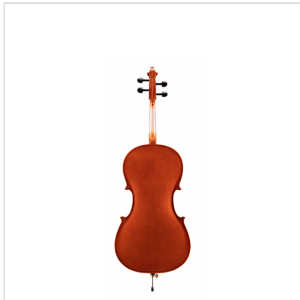

VSPCE-14

1/4 CELLO WITH SOLID SPRUCE TOP

Virtuoso student plus offers a rich sound thanks to the solid spruce top. Built in traditional design with light brown painting and all parts are made of quality materials. Coming with bags and bow, it's a great instrument for advanced students.

VSPCE-14

1/4 CELLO WITH SOLID SPRUCE TOP

PRODUCT DETAILS

KEY FEATURES

Solid spruce top

Maple back and sides laminated

Maple neck

ebony fingerboard

Painted purfling

Ebony nut

Ebony pegs

Maple bridge, French Style

Diecast metal tailpiece with 4 fine tuners

Included wood bow with octagonal stick and natural hair

Padded carrying bag with bow pocket and carrying straps