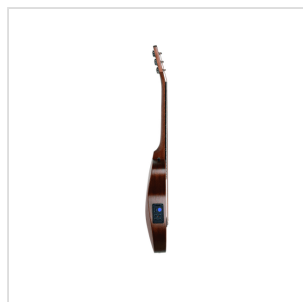

## COMPANERA-DNCE ROUNDBACK DREADNOUGHT CUTAWAY TRAVEL GUITAR W/PREAMP

In Spanish Compañera means 'buddy', and the name is actually a very fitting one: from dusty backroads to summer campfires, this little jewel featuring a 84 cm roundback body will be always by your side when it comes to express yourself. Sturdy and compact, spotting a stunning visual appeal with its open pore satin finish, Compañera also features a padded gig bag for easy and safe carrying.

### KEY FEATURES

Shape: 84 cm roundback dreadnought cutaway

Top: satin spruce

Back & sides: satin mahogany

Neck: blackwood

Fretboard and bridge: rosewood

Chromed machine heads

Finish: open pore satin

Capo and saddles: tusq

Preamp: KLT-10A with tuner

10mm padded bag included

### SPECIFICATIONS

**Scale** 561 mm

**Nut** 43.2 mm

**Strings** D'addario EXP Coated (12-53)