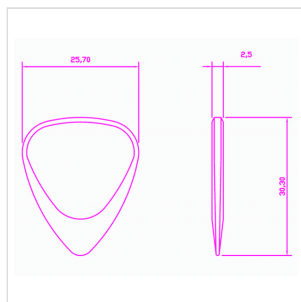

ZDT-GE-4

ZODIAC TONES "GEMINI" 4 GUITAR PICKS

Zodiac Tones are based upon the Classic 351 shape. They are CNC Milled to tight tolerances and are 2.5mm thick chamfering down to a playing tip at 0.7mm thick. Born under the same sign as Bob Dylan.