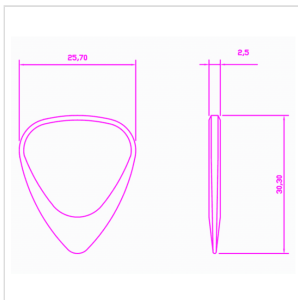

ZDT-SC-1

ZODIAC TONES "SCORPIO" 1 GUITAR PICK

Zodiac Tones are based upon the Classic 351 shape. They are CNC Milled to tight tolerances and are 2.5mm thick chamfering down to a playing tip at 0.7mm thick. Born under the same sign as Bryan Adams.