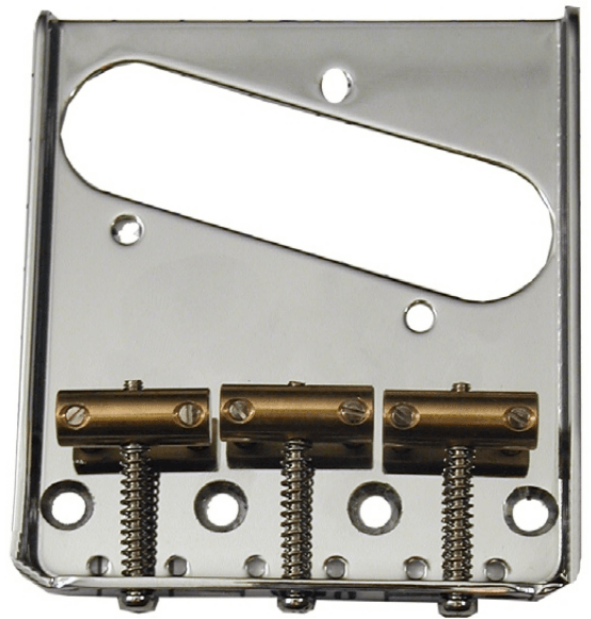

TP-T8C FIXED BRIDGE FOR TELECASTER (DELUXE CHROME)

Traditional fixed bridge ideal as a quality replacement: 3 Single Coil Vintage style saddles ensure a high precision, tuning stability and durability.

TP-T8C

FIXED BRIDGE FOR TELECASTER (DELUXE CHROME)

PRODUCT DETAILS

KEY FEATURES

Fixed Bridge

3 Single Coil Vintage Style Saddle

SPECIFICATIONS

Finishes

Deluxe Chrome

Saddles

Brass