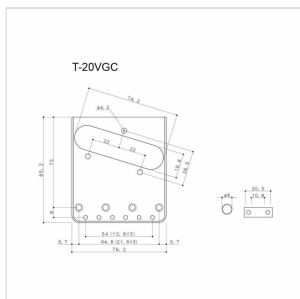

TP-T8C FIXED BRIDGE FOR TELECASTER (DELUXE CHROME)

Traditional fixed bridge ideal as a quality replacement: 3 Single Coil Vintage style saddles ensure a high precision, tuning stability and durability.

TP-T8C

FIXED BRIDGE FOR TELECASTER (DELUXE CHROME)

PRODUCT DETAILS

KEY FEATURES

Fixed Bridge

3 Single Coil Vintage Style Saddle

SPECIFICATIONS

Finishes